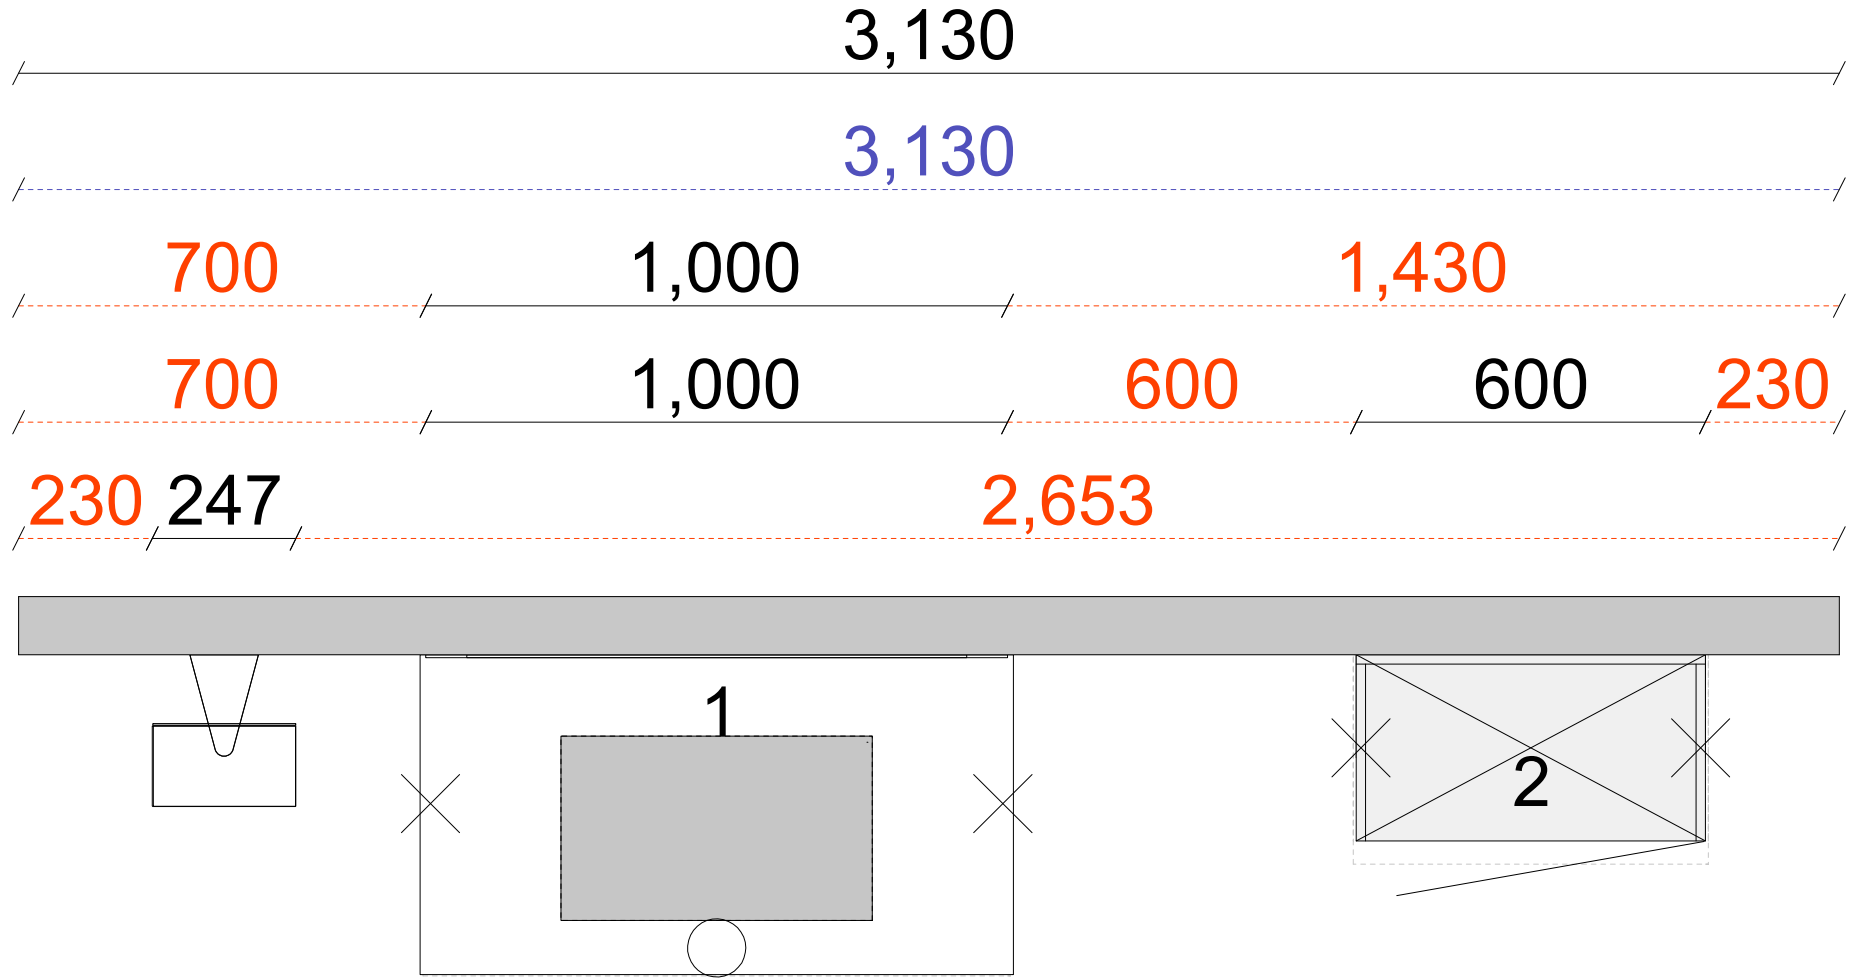

Image may include white goods, styling and other products, which may be available for you to purchase at an additional cost.

✕ = Coverside
⊗ = End panel
○ = Metal bar
⊙ = Spot
△ = Dishwasher front