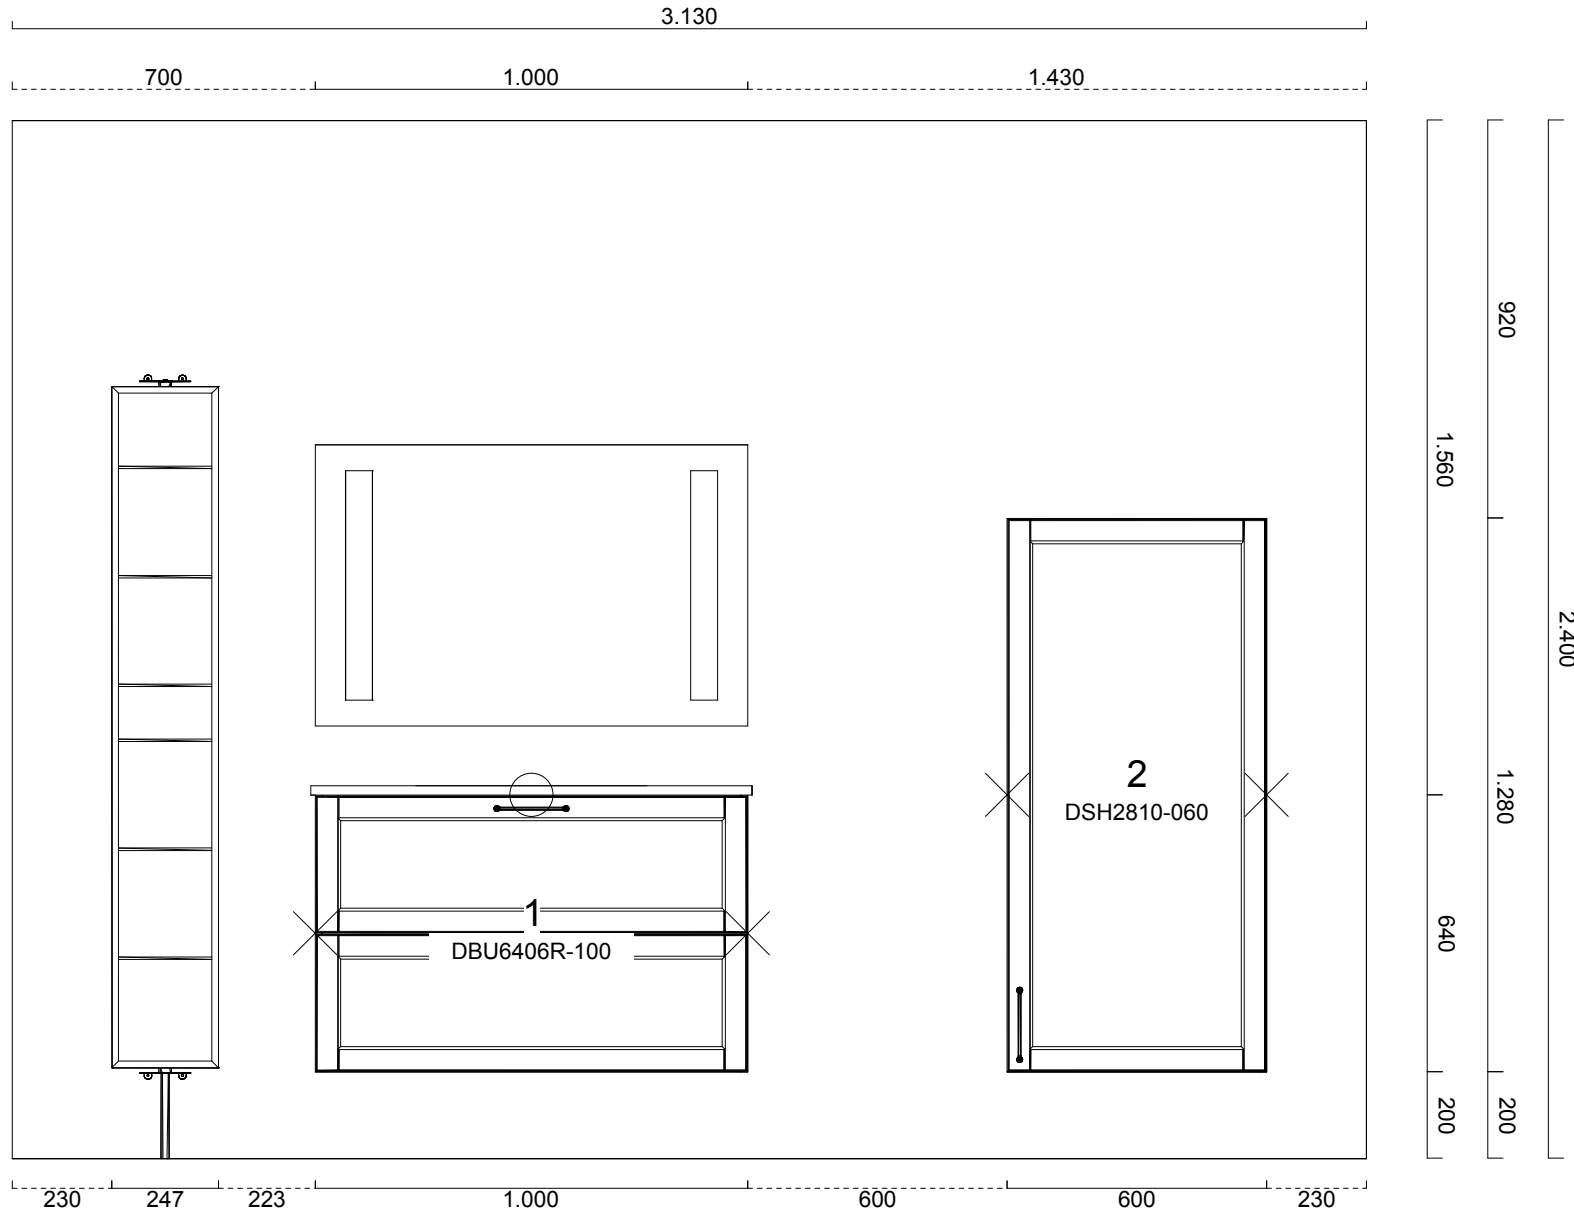

✕ = Coverside
 ⊗ = End panel
 ○ = Metal bar
 ⊙ = Spot
 △ = Dishwasher front

Image may include white goods, styling and other products, which may be available for you to purchase at an additional cost.

× = Coverside ⊗ = End panel ○ = Metal bar △ = Dishwasher front

Hliðsjónar

Pos	Nafn	Fjöldi	Einingaverð	Fjárhæðir
Skabe og indretning				
1	152, Vista DBU6406R-100 Bath cabinet forsink with 2 high drawers of which 1 has a cut-out U-hlið 640*512mm Old School 160	2 Stk. 2 Stk.	3.831,89 1.739,65	103.934,93
				
2	152, Vista DSH2810-060 Bath semi high cabinet with 1 door and 3 shelves 600 mm x 320 mm x H-fríhlið 1280*320mm Old School 160 Lokunarbúnaður fyrir lamir	2 Stk. 1 Stk. 2 Stk.	3.557,61 1.739,65 648,93	56.045,20
				
4	BS1325 Rotating mirror with storage space on the back side		83.632,71	83.632,71
6	BS1296/BS1297/BS1298 Mirror with LED-lights		56.652,88	56.652,88
Skabe og indretning alls				300.265,72
Bordplade				
5	BT04360 - Kuma Lava 1020x550 mm	1	64.846,35	64.846,35
Bordplade alls				64.846,35
Sanitet				
1 A	HV1291 - Grohe Essence m.lyftup	1	27.645,07	27.645,07