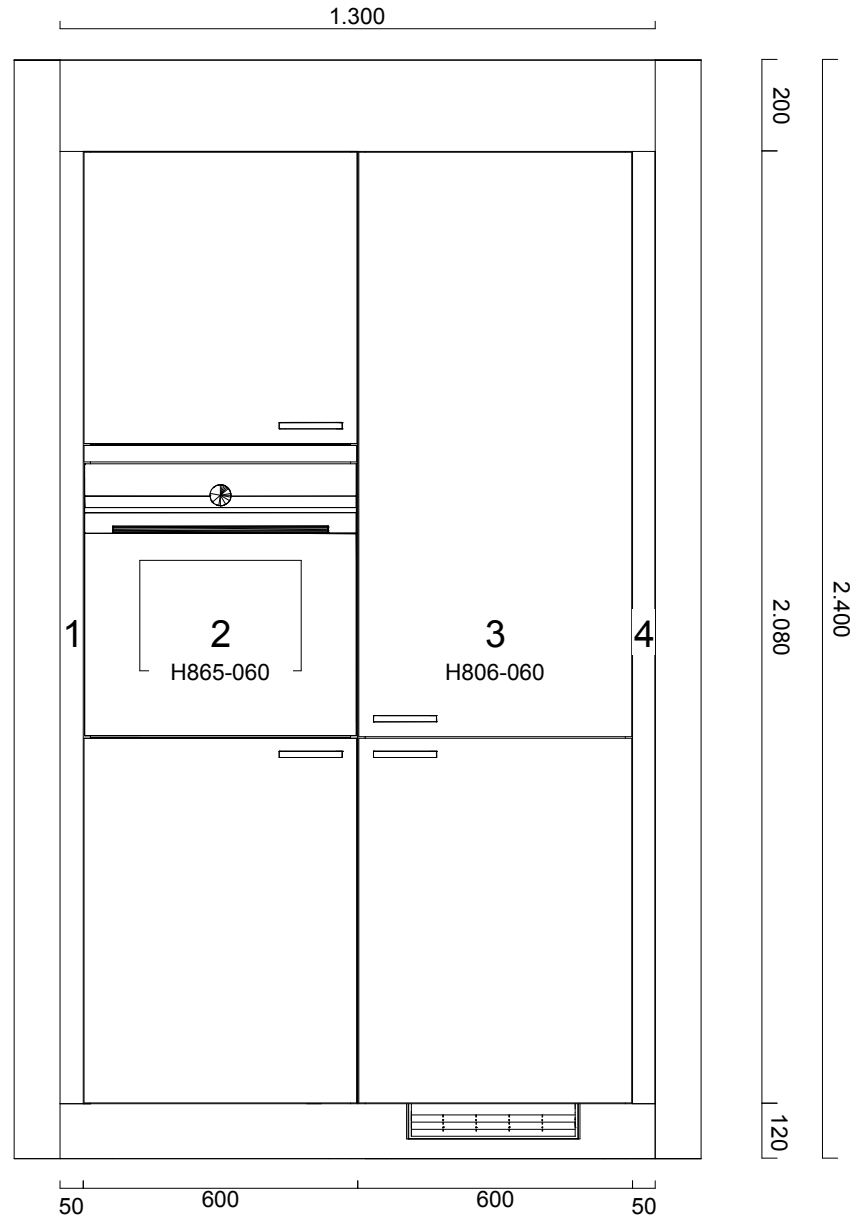

Quote No. TI0512275

Customer Rafha SHOWROOM
588 0500

Image may include white goods, styling and other products, which may be available for you to purchase at an additional cost.

✕ = Coverside ✕ = End panel ○ = Metal bar △ = Dishwasher front

Job Desc. Tacto Light oak

Image may include white goods, styling and other products, which may be available for you to purchase at an additional cost.

X = Coverside X| = End panel ○ = Metal bar △ = Dishwasher front

Hliðsjónar

Pos	Nafn	Fjöldi	Einingaverð	Fjárhæðir
Skabe og indretning				
1	Fitting 100 mm x 2,080 mm - Must be cut		5.430,23	5.430,23
				
2	220, Veda Combo PG H865-060 Integrated oven cabinet. 600 mm x 560 mm x 2,080 mm Square Light Grey 128mm	2 Stk.	64.956,63 1.512,61	67.981,85
				
3	220, Veda Combo PG H806-060 Integrated fridge/freezer cabinet with sliding fitting. 600 mm Square Light Grey 128mm	2 Stk.	64.898,46 1.512,61	67.923,68
				
4	Fitting 100 mm x 2,080 mm - Must be cut		5.430,23	5.430,23
				

Pos.	Nafn	Fjöldi	Einingaverð	Fjárhæðir
	5 Fitting 100 mm x 800 mm - Must be cut		5.026,81	5.026,81
	6 463, Tacto Light Oak U925R-080 Shelvingcabinet with 2 high drawers 1 low tray. 800 mm x 6		135.749,54	135.749,54
	7 463, Tacto Light Oak U925R-080 Shelvingcabinet with 2 high drawers 1 low tray. 800 mm x 6		129.222,51	129.222,51
	8 463, Tacto Light Oak U843R-030 Waste cabinet. + 2 buckets in the uppermost drawer. 300 mm		74.372,18	74.372,18
	9 463, Tacto Light Oak U803V-060 Shelf cabinet 600 mm x 560 mm x 800 mm		43.097,29	43.097,29
	10 L080 Front for white goods incl. topplate		25.437,10	25.437,10