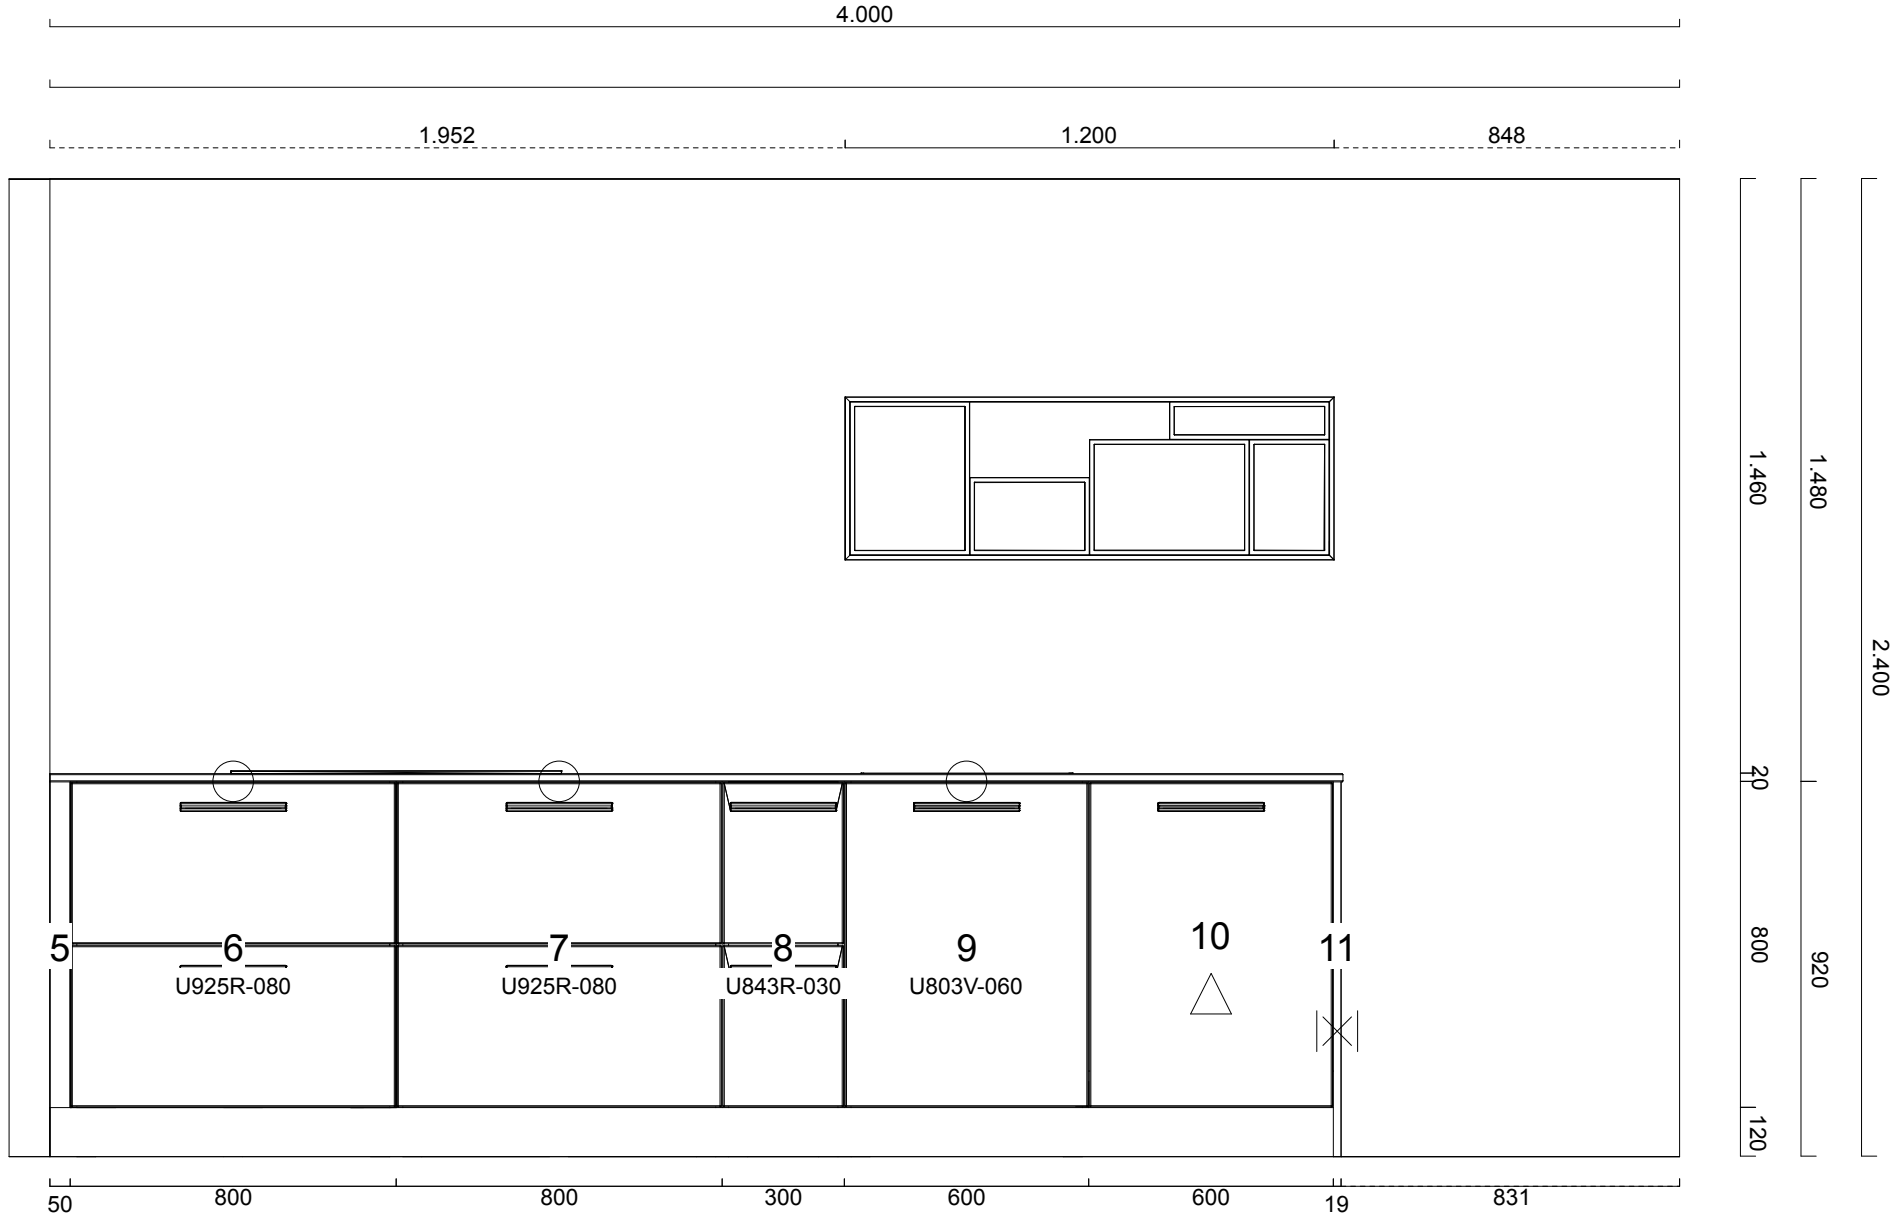

Job Desc. Tacto Light oak

Image may include white goods, styling and other products, which may be available for you to purchase at an additional cost.

X = Coverside X| = End panel ○ = Metal bar △ = Dishwasher front

Hliðsjónar

Pos	Nafn	Fjöldi	Einingaverð	Fjárhæðir
Skabe og indretning				
1	Fitting 100 mm x 2,080 mm - Must be cut		5.430,23	5.430,23
				
2	220, Veda Combo PG H865-060 Integrated oven cabinet. 600 mm x 560 mm x 2,080 mm Square Light Grey 128mm	2 Stk.	64.956,63 1.512,61	67.981,85
				
3	220, Veda Combo PG H806-060 Integrated fridge/freezer cabinet with sliding fitting. 600 mm Square Light Grey 128mm	2 Stk.	64.898,46 1.512,61	67.923,68
				
4	Fitting 100 mm x 2,080 mm - Must be cut		5.430,23	5.430,23
				

Pos.	Nafn	Fjöldi	Einingaverð	Fjárhæðir
	5 Fitting 100 mm x 800 mm - Must be cut		5.026,81	5.026,81
	6 463, Tacto Light Oak U925R-080 Shelvingcabinet with 2 high drawers 1 low tray. 800 mm x 6		135.749,54	135.749,54
	7 463, Tacto Light Oak U925R-080 Shelvingcabinet with 2 high drawers 1 low tray. 800 mm x 6		129.222,51	129.222,51
	8 463, Tacto Light Oak U843R-030 Waste cabinet. + 2 buckets in the uppermost drawer. 300 mm		74.372,18	74.372,18
	9 463, Tacto Light Oak U803V-060 Shelf cabinet 600 mm x 560 mm x 800 mm		43.097,29	43.097,29
	10 L080 Front for white goods incl. topplate		25.437,10	25.437,10