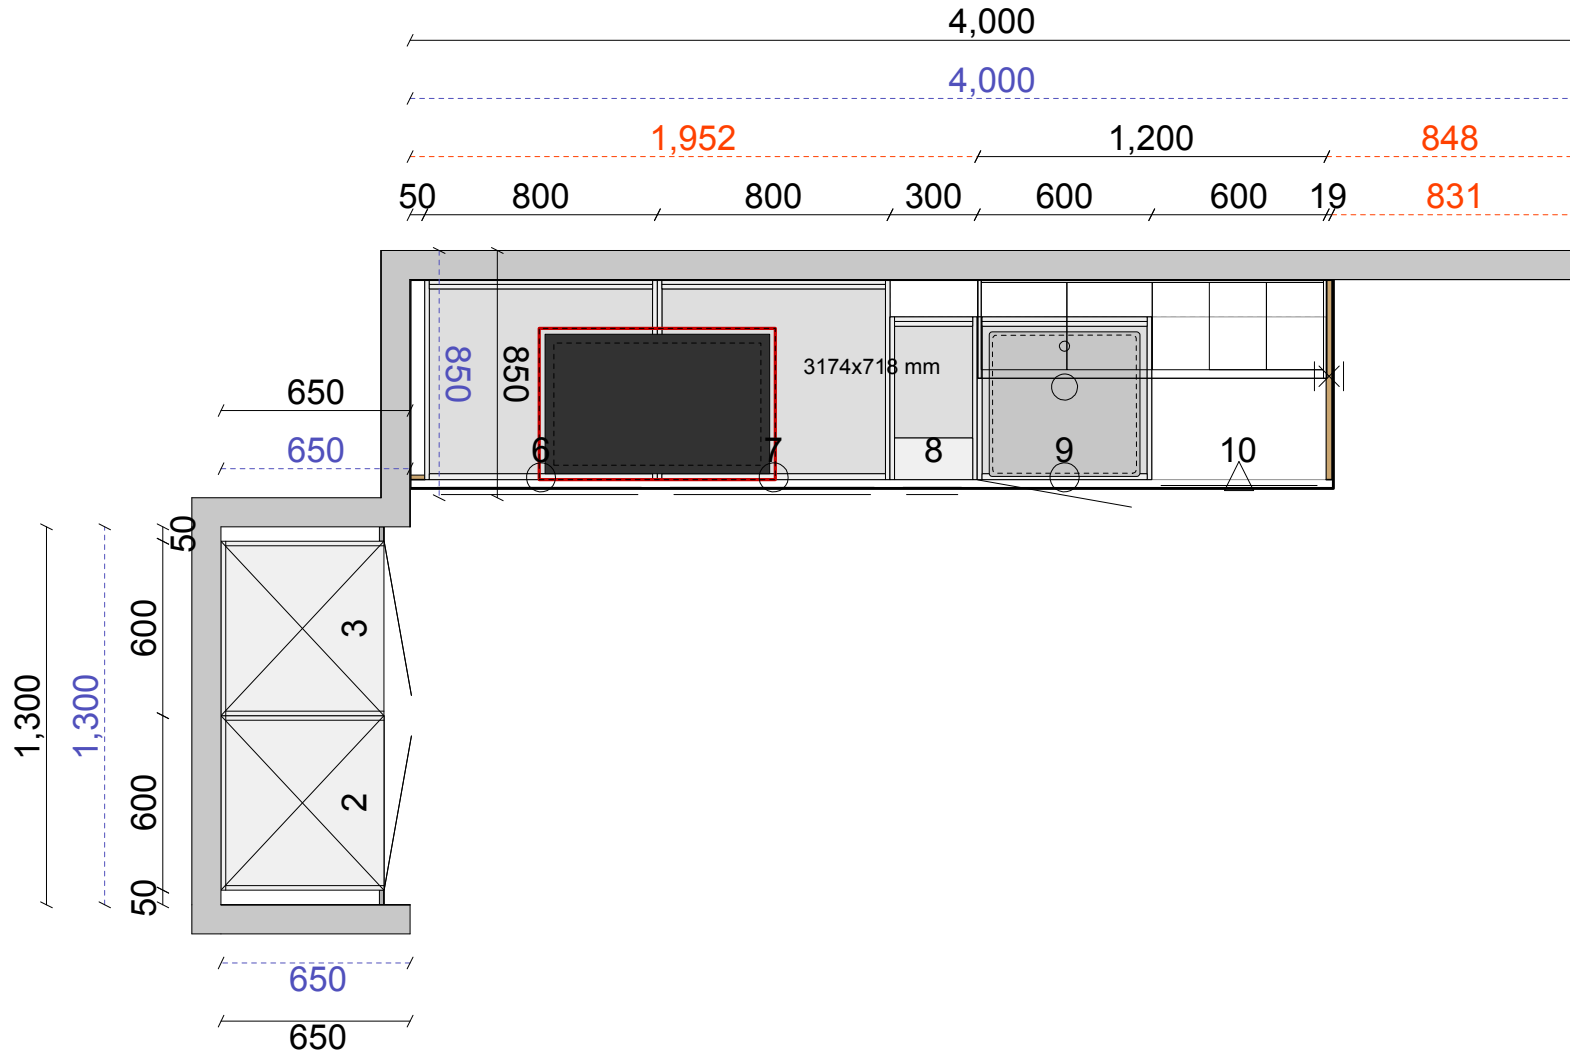

Image may include white goods, styling and other products, which may be available for you to purchase at an additional cost.

✕ = Coverside
⊠ = End panel
○ = Metal bar
⊙ = Spot
△ = Dishwasher front

Job Desc. Tacto Light oak