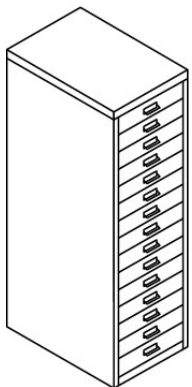

Multidrawers 39 series

The 39 Series units make great storage units for office or home use. Available with a choice of drawer heights and multi-compartment insert trays for small item storage, the 39 Series is a flexible small office solution.

H3915NL

Product Code	Description	Height (mm)	Width (mm)	Depth (mm)
H3915NL	HOME MULTIDRAWER 39/15NL	860	279	380
H399NL	HOME MULTIDRAWER 39/9NL	860	279	380